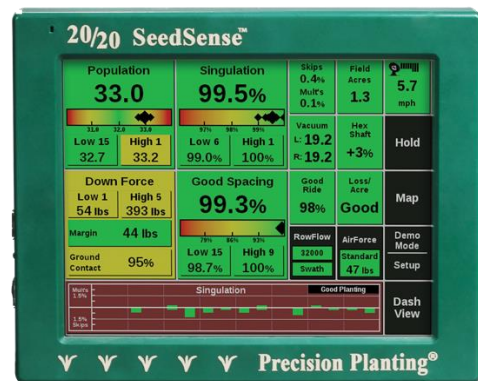

Items Required

Gen 3: DBM, Screen, Ethernet Cord, Gen 3 Power Supply
Gen 1/Gen 2: 20/20 Monitor, Power Supply

RSVP chuck@wolffarmsprecision.com or 815/977-0968